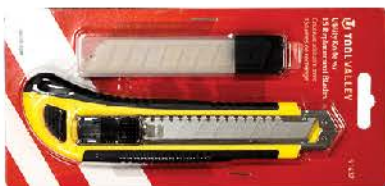

**51339 - Dust Mask Set 20 pcs**

**51340 - Magnetic Parts Dish**

**51353 - Claw Hammer 16 oz**

**51360 - Rubber Mallet**

**51361 - Plastic-Rubber Mallet**  
 Head Iron + PVC

**51432 - Utility knife with self-feeding**  
 Includes 15 3/4" replacement blades