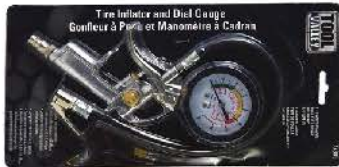

77305 - Tire Inflator and Dial Gauge

0 to 220 psi gauge. Ball type chuck
with clip. 1/4" npt (m).