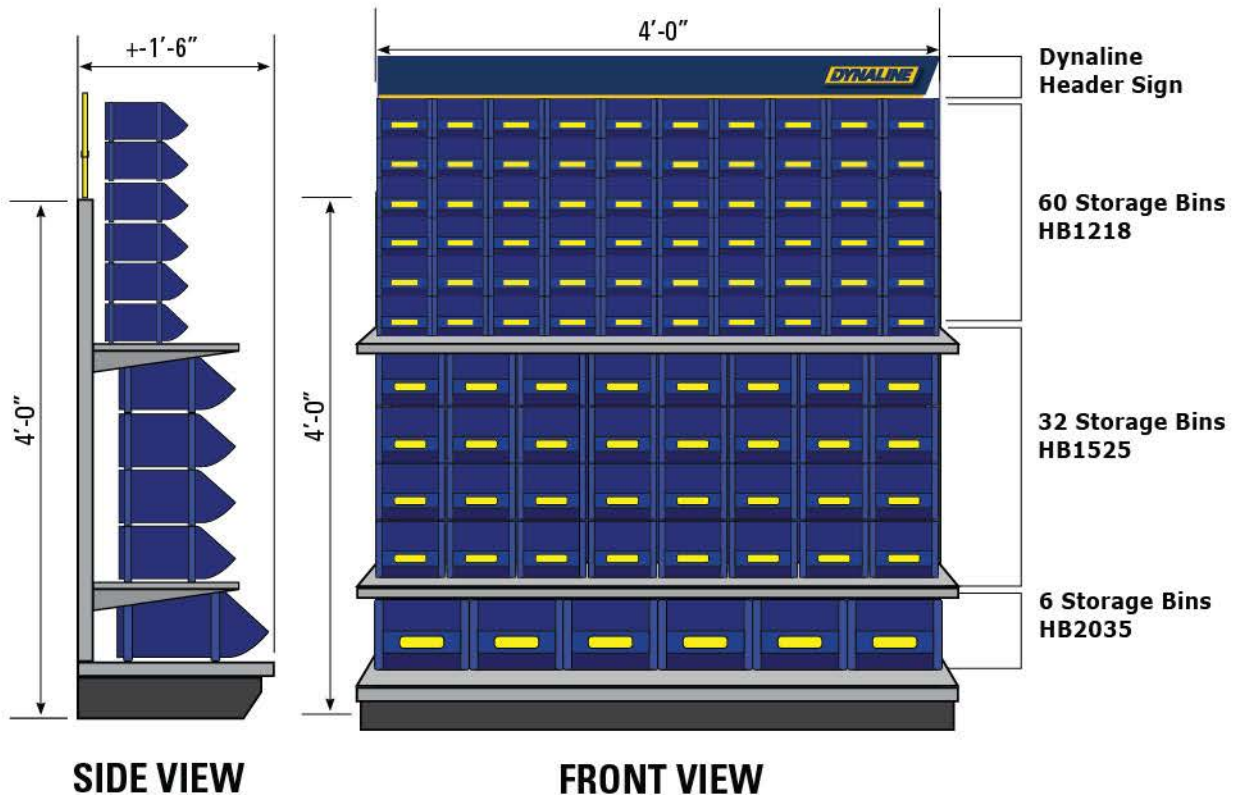

Custom Bulk Bin Merchandising!

Dynaline strives to provide our customers with all the tools they need to be successful. Our custom bulk bin merchandising program allows you to customize the products specific to your local market. With your cooperation, our account managers will sit down with you and quickly determine what products and categories are the most popular in your business and can provide a merchandiser featuring all the fastest moving products in one simple display. Contact your local account manager for more information on this valuable program.

Merchandisers