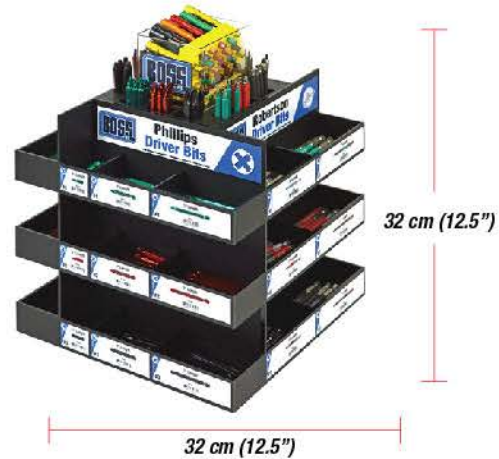

PART NO.	DESCRIPTION	QUANTITY
717186	Magnetic Nut Driver Bit	5
72101	Sq#1 x 1" 2pc Green	5
72102	Sq#2 x 1" 2pc Red	5
72103	Sq#3 x 1" 2pc Black	5
72121	Sq#1 x 2" 2pc Green	5
72122	Sq#2 x 2" 2pc Red	10
72123	Sq#3 x 2" 2pc Black	5
72131	Sq#1 x 3" 2pc Green	5
72132	Sq#2 x 3" 2pc Red	5
72133	Sq#3 x 3" 2pc Black	5
72151	Sq#1 x 6" 2pc Green	5
72152	Sq#2 x 6" 2pc Red	5
72153	Sq#3 x 6" 2pc Black	5
72201	Phillips #1 x 1" Green	5
72202	Phillips #2 x 1" Red	5
72203	Phillips #3 x 1" Black	5
72221	Phillips #1 x 2" Green	5
72222	Phillips #2 x 2" Red	5
72223	Phillips #3 x 2" Black	5
72231	Phillips #1 x 3" Green	5
72232	Phillips #2 x 3" Red	5
72233	Phillips #3 x 3" Black	5
72251	Ph#1 x 6" Green	5
72252	Phillips #2 x 6" Red	5
72253	Ph#3 x 6" Black	5
75121	Impact Round Body #1 x 2" Green	5
75122	Impact Round Body #2 x 2" Red	5
75123	Impact Round Body #3 x 2" Black	5
75131	Impact Round Body #1 x 3" Green	5
75132	Impact Round Body #2 x 3" Red	5
75133	Impact Round Body #3 x 3" Black	5
75151	Impact Round Body #1 x 6" Green	5
75152	Impact Round Body #2 x 6" Red	5
75153	Impact Round Body #3 x 6" Black	5
78101	S2 Sq #1 x 1"	1
78102	S2 Sq#2 x 1"	5
78103	S2 Sq#3 X 1"	5
78121	S2 Sq#1 x 2"	5

PART NO.	DESCRIPTION	QUANTITY
78122	Sq# 2 x 2" Plain Finish	5
78123	S2 Sq# 3 x 2"	5
78131	S2 Sq#1 x 3"	5
78132	S2 Sq#2 x 3"	5
78133	S2 Sq#3 x 3"	5
78151	S2 Sq#1 x 6"	5
78152	S2 Sq#2 x 6"	5
78153	S2 Sq#3 x 6"	5