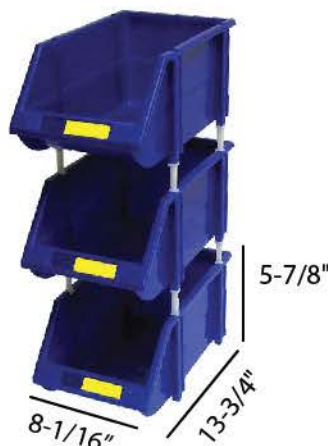

HB2045

HB2035

HB3045

! **PlanoGrams do not include gondola or shelves and may not be exactly as illustrated. *Retail hanging pegs not provided

Merchandisers

BOSS Padlock Merchandiser

PART#	CONTENTS	
00225	Padlock Display Board Only , 24" x 24"	
00225K	Full Padlock Merchandiser . 15 part #'s, 60 pieces. Includes 00225 display board, 16 pegs (80004), and the products listed below:	
PART#	DESCRIPTION	QTY.
2251525	Brass Padlock 25x14mm - KD	4 ea.
2251526	Brass Padlock 25x14mm - KA	4 ea.
2251530	Brass Padlock 30x20mm - KD	4 ea.
2251531	Brass Padlock 30x20mm - KA	4 ea.
2251540	Brass Padlock 40x23mm - KD	4 ea.
2251541	Brass Padlock 40x23mm - KA	4 ea.
2251550	Brass Padlock 50x30mm - KD	4 ea.
2251551	Brass Padlock 50x30mm - KA	4 ea.
2251560	Brass Padlock 60x33mm - KD	4 ea.
2251561	Brass Padlock 60x33mm - KA	4 ea.
2251740	Brass Padlock 40x63mm - KD	4 ea.
2251840	Brass Padlock 40x100mm - KD	4 ea.
2251850	Brass Padlock 50x75mm - KD	4 ea.
2253540	Waterproof Padlock 40mm - KD	4 ea.
2253541	Waterproof Padlock 40mm - KD	4 ea.
00225	Padlock Board Only	1 ea.