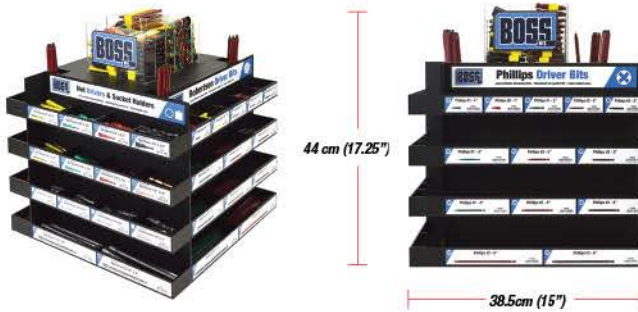

Merchandisers

Boss Counter Top Merchandisers

1.877.453.3964

1.877.453.5050

www.dynaline.com

orders@dynaline.com

Large Rotating Driver Bit Merchandiser

PART#	CONTENTS
77808k	Large Rotating Driver Bit Display - Display and Products. 62 part #s, 585 pieces. Includes and the products listed below:
77808	Large Rotating Driver Bit Display - Display Only