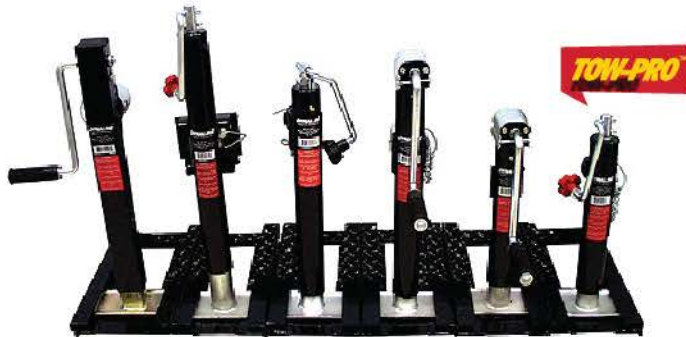

Jack Rack

Jack Rack Merchandiser can be placed on floor or bottom of a gondola shelf. Fits regular 4 ft. Gondola Shelf, 18" deep.

PART#	CONTENTS
00637	Jack Stand Bracket Only, 1 piece display (bolts not included)
00637K	Full Jack Rack Merchandiser. 6 part #s, 12 pieces. Includes 00637 Jack Rack for Gondola shelf, labels and the products listed below:

PART#	DESCRIPTION	QTY.
11468	Implement Jack, Tube Mount, Top Wind, 5000 lb, 10" Lift	2 ea.
11469	Implement Jack, Tube Mount, Top Wind, 5000 lb, 15" Lift	2 ea.
11471	Swivel Bracket Mount, 2000 lb, 15" Lift	2 ea.
11472	Implement Jack, Tube Mount, Side Wind, 5000 lb, 15" Lift	2 ea.
11473	Implement Jack, Tube Mount, Side Wind, 5000 lb, 10" Lift	2 ea.
11545	Tube Mount, Side Wind, Square Tube, 5000 lb, 15" Lift	2 ea.