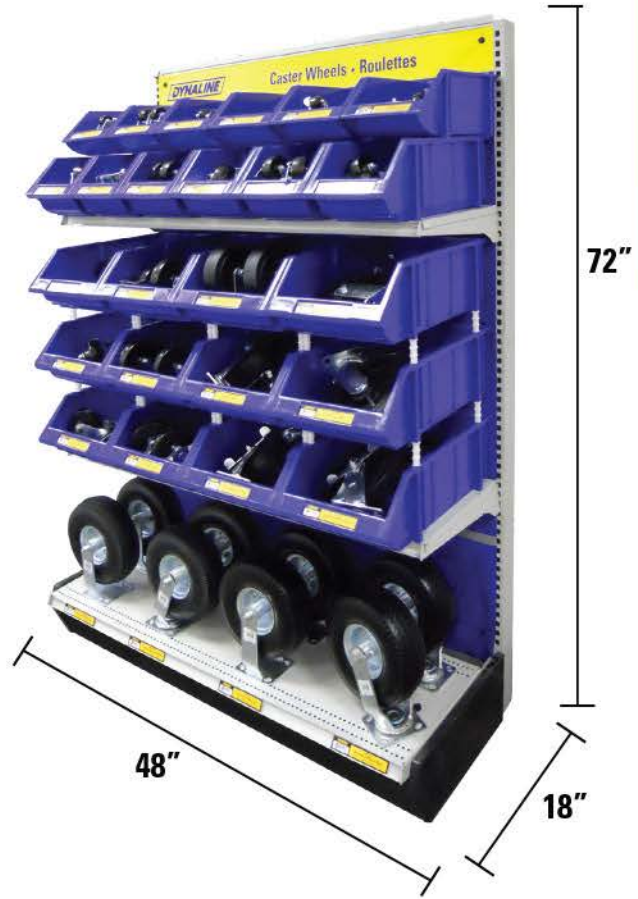

Custom Bulk Bin Merchandising!

Dynaline strives to provide our customers with all the tools they need to be successful. Our custom bulk bin merchandising program allows you to customize the products specific to your local market. With your cooperation, our account managers will sit down with you and quickly determine what products and categories are the most popular in your business and can provide a merchandiser featuring all the fastest moving products in one simple display. Contact your local account manager for more information on this valuable program.

Merchandisers