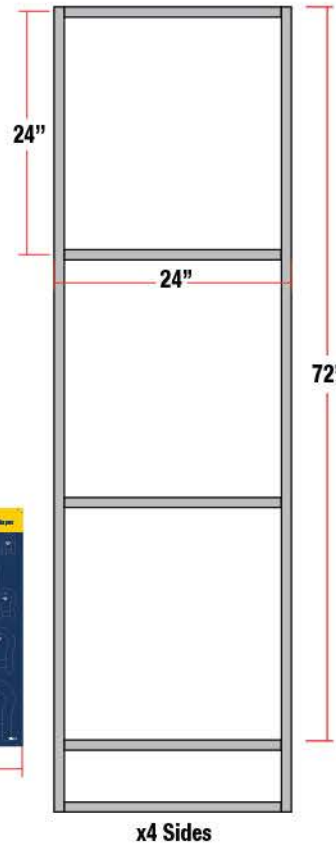

Dimensions: 24" x 24" x 84".

PART#	CONTENTS
00024	Merchandiser Rack Only
00024-1	Set of 4 Caster Wheels Only. Swivel and Locking (optional)

**Caster option available*

Merchandisers

The 00024 merchandiser is one of the most versatile merchandisers in the market.

Once the frame is setup it can accommodate many different layouts and product categories. Along with multiple categories of products that can be displayed, Dynaline also offers multiple sizing options for many of the display boards increasing options and control of merchandise even further (see below).