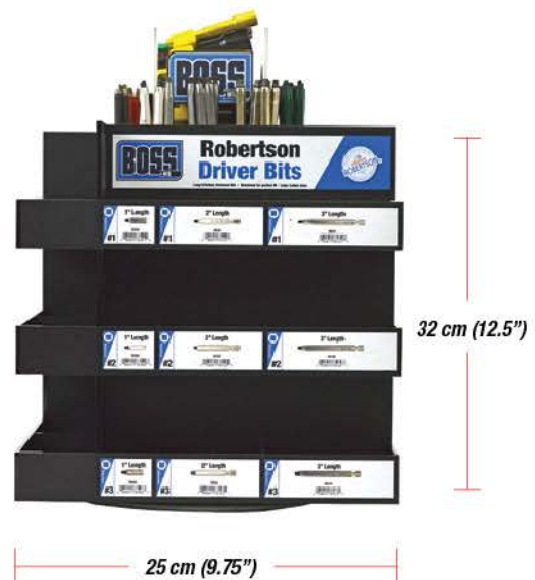

PART NO.	DESCRIPTION	QUANTITY
717186	Magnetic Nut Driver Bit	5
72101	Sq#1 x 1" 2pc Green	5
72102	Sq#2 x 1" 2pc Red	5
72103	Sq#3 x 1" 2pc Black	5
72121	Sq#1 x 2" 2pc Green	5
72122	Sq#2 x 2" 2pc Red	10
72123	Sq#3 x 2" 2pc Black	5
72131	Sq#1 x 3" 2pc Green	5
72132	Sq#2 x 3" 2pc Red	5
72133	Sq#3 x 3" 2pc Black	5
72151	Sq#1 x 6" 2pc Green	5
72152	Sq#2 x 6" 2pc Red	5
72153	Sq#3 x 6" 2pc Black	5
72201	Phillips #1 x 1" Green	5
72202	Phillips #2 x 1" Red	5
72203	Phillips #3 x 1" Black	5
72221	Phillips #1 x 2" Green	5
72222	Phillips #2 x 2" Red	5
72223	Phillips #3 x 2" Black	5
72231	Phillips #1 x 3" Green	5
72232	Phillips #2 x 3" Red	5
72233	Phillips #3 x 3" Black	5
72251	Ph#1 x 6" Green	5
72252	Phillips #2 x 6" Red	5
72253	Ph#3 x 6" Black	5
75121	Impact Round Body #1 x 2" Green	5
75122	Impact Round Body #2 x 2" Red	5
75123	Impact Round Body #3 x 2" Black	5
75131	Impact Round Body #1 x 3" Green	5
75132	Impact Round Body #2 x 3" Red	5
75133	Impact Round Body #3 x 3" Black	5
75151	Impact Round Body #1 x 6" Green	5
75152	Impact Round Body #2 x 6" Red	5
75153	Impact Round Body #3 x 6" Black	5
78101	S2 Sq #1 x 1"	1
78102	S2 Sq#2 x 1"	5
78103	S2 Sq#3 X 1"	5
78121	S2 Sq#1 x 2"	5

PART NO.	DESCRIPTION	QUANTITY
78122	Sq# 2 x 2" Plain Finish	5
78123	S2 Sq# 3 x 2"	5
78131	S2 Sq#1 x 3"	5
78132	S2 Sq#2 x 3"	5
78133	S2 Sq#3 x 3"	5
78151	S2 Sq#1 x 6"	5
78152	S2 Sq#2 x 6"	5
78153	S2 Sq#3 x 6"	5