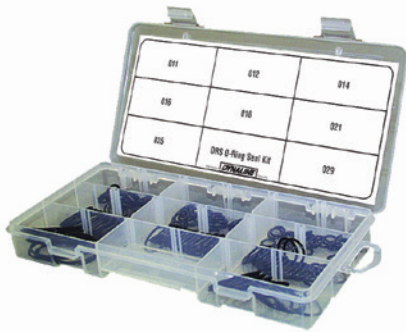

00157

O-Ring Flange Kit

150 Pieces

8 sizes of Buna-N 90 durometer O-ring seals in a transparent plastic box with dividers and hanging tab.

IND #	QTY
11	25
12	25
14	25

IND #	QTY
16	20
18	20
21	15

IND #	QTY
25	10
29	10

00158

N70 Metric O-Ring Kit

425 Pieces

30 sizes of Buna-N 70 durometer metric O-rings in a plastic box with dividers and transparent lid.