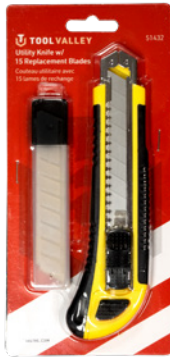

51432

Utility Knife - Self-Feeding

Includes 15 pieces of 3/4" high carbon steel blades. 5 blades in self-feeding and 10 blades in a blades replacement tube. Molded rubber handle.