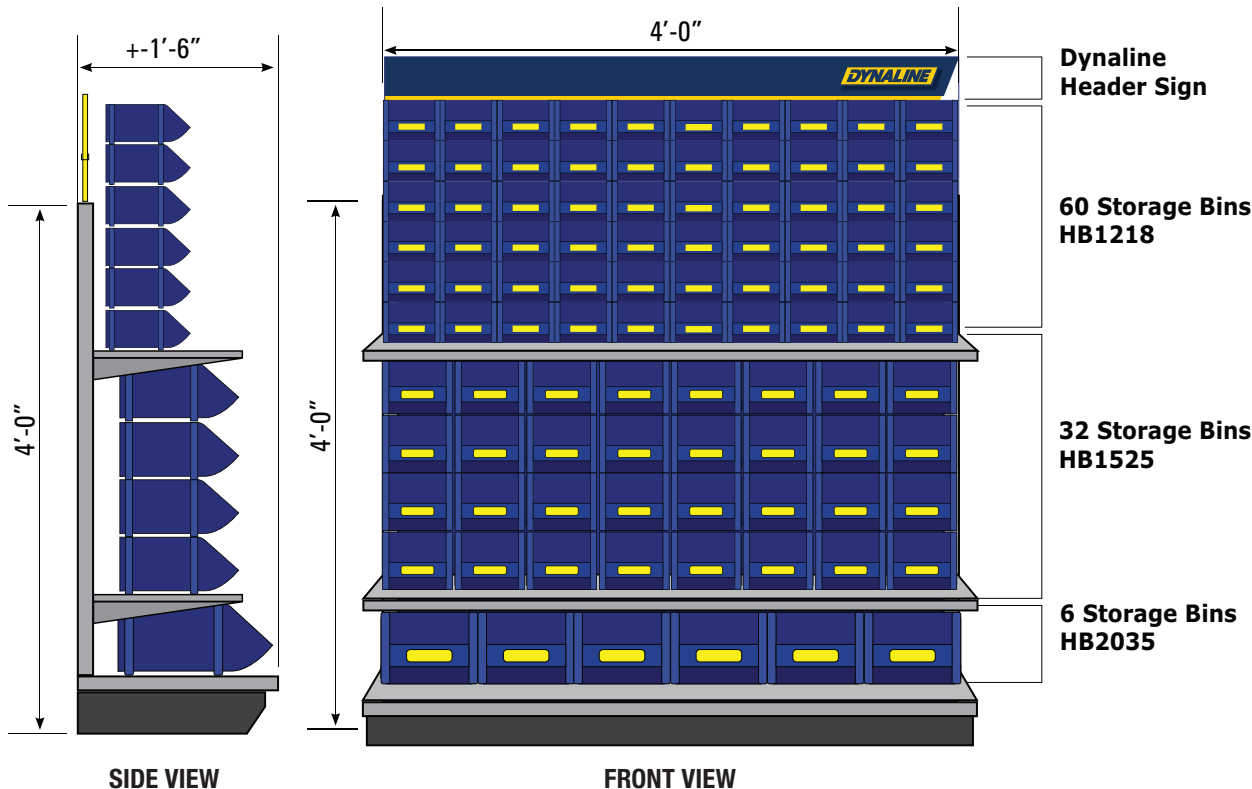

Merchandisers

Overview • Custom Bulk Bins

Merchandisers

Bins

Our Custom bulk bin merchandising program allows you to stock bulk products that fit your local market.

Your Dynaline Account Manager works with you to identify your top sellers, customer demand, and common stock gaps, then creates a product mix that fits your market. From there, Dynaline plans the layout, selects the right bin sizes, and allocates space for each product, delivering a complete merchandiser ready to go on your floor.

Dynaline supplies everything you need to make your display look clean, full, and professional.

- The right bin sizes for every product
- Matching riser pins
- Printed bin labels
- Clear product identification
- Merchandiser headers with Dynaline branding