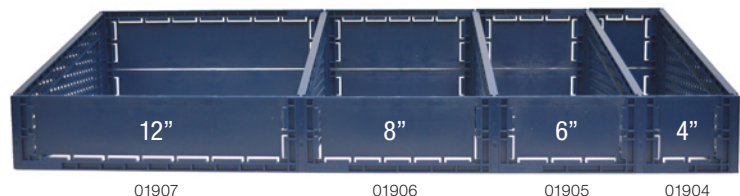

Interlocking Bin Components

PART #	CONTENTS
1903	Side Wall - 12" L x 6" H
1904	Front/Back Wall - 4" L x 3" H
1905	Front/Back Wall - 6" L x 3" H
1906	Front/Back Wall - 8" L x 3" H
1907	Front/Back Wall - 12" L x 3" H
1908	Push Pin for Interlock Bins. 14 mm Head Diameter.