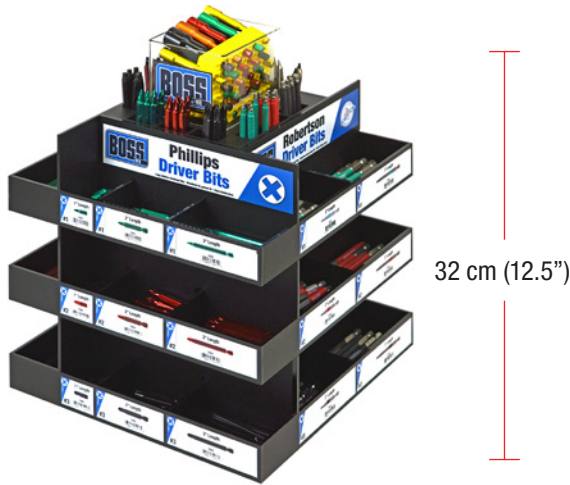

PART #	DESCRIPTION	QTY
717186	Magnetic Nut Driver Bit	5
72101	Square #1 x 1" 2 Pieces Green	5
72102	Square #2 x 1" 2 Pieces Red	5
72103	Square #3 x 1" 2 Pieces Black	5

PART #	DESCRIPTION	QTY
72121	Square #1 x 2" 2 Pieces Green	5
72122	Square #2 x 2" 2 Pieces Red	10
72123	Square #3 x 2" 2 Pieces Black	5
72131	Square #1 x 3" 2 Pieces Green	5
72132	Square #2 x 3" 2 Pieces Red	5
72133	Square #3 x 3" 2 Pieces Black	5
72151	Square #1 x 6" 2 Pieces Green	5
72152	Square #2 x 6" 2 Pieces Red	5
72153	Square #3 x 6" 2 Pieces Black	5
72201	Phillips #1 x 1" Green	5
72202	Phillips #2 x 1" Red	5
72203	Phillips #3 x 1" Black	5
72221	Phillips #1 x 2" Green	5
72222	Phillips #2 x 2" Red	5
72223	Phillips #3 x 2" Black	5
72231	Phillips #1 x 3" Green	5
72232	Phillips #2 x 3" Red	5
72233	Phillips #3 x 3" Black	5
72251	Phillips #1 x 6" Green	5
72252	Phillips #2 x 6" Red	5
72253	Phillips #3 x 6" Black	5
75121	Impact Round Body #1 x 2" Green	5
75122	Impact Round Body #2 x 2" Red	5
75123	Impact Round Body #3 x 2" Black	5
75131	Impact Round Body #1 x 3" Green	5
75132	Impact Round Body #2 x 3" Red	5
75133	Impact Round Body #3 x 3" Black	5
75151	Impact Round Body #1 x 6" Green	5
75152	Impact Round Body #2 x 6" Red	5
75153	Impact Round Body #3 x 6" Black	5
78101	S2 Square #1 x 1"	1
78102	S2 Square #2 x 1"	5
78103	S2 Square #3 X 1"	5
78121	S2 Square #1 x 2"	5
78122	S2 Square # 2 x 2" Plain Finish	5
78123	S2 Square # 3 x 2"	5
78131	S2 Square #1 x 3"	5
78132	S2 Square #2 x 3"	5
78133	S2 Square #3 x 3"	5
78151	S2 Square #1 x 6"	5
78152	S2 Square #2 x 6"	5
78153	S2 Square #3 x 6"	5

25 cm (9.75")

32 cm (12.5")