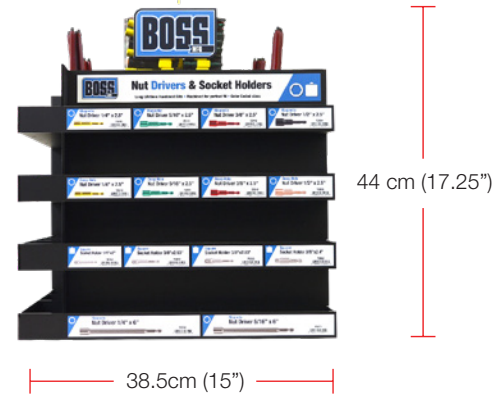

PART #	DESCRIPTION	QTY
72102	Robertson Bit - #1 x 1" Green	10
72120	Robertson Bit - #0 x 2" Yellow	10
72121	Robertson Bit - #1 x 2" Green	10
72122	Robertson Bit - #2 x 2" Red	15
72123	Robertson Bit - #3 x 2" Black	10
72131	Robertson Bit - #1 x 3" Green	10
72132	Robertson Bit - #2 x 3" Red	10
72133	Robertson Bit - #3 x 3" Black	10
72141	Robertson Bit - #1 x 4" Green	10
72142	Robertson Bit - #2 x 4" Red	10
72143	Robertson Bit - #3 x 4" Black	10
72151	Robertson Bit - #1 x 6" Green	10
72152	Robertson Bit - #2 x 6" Red	10
72182	Robertson Bit - #2 x 12" Red	20
72201	Phillips #1 x 1" Green	15
72202	Phillips #2 x 1" Red	15
72221	Phillips #1 x 2" Green	10
72222	Phillips #2 x 2" Red	15
72223	Phillips #3 x 2" Black	10
72231	Phillips #1 x 3" Green	10
72232	Phillips #2 x 3" Red	15
72233	Phillips #3 x 3" Black	10
72241	Phillips #1 x 4" Green	10
72242	Phillips #2 x 4" Red	15
72243	Phillips #3 x 4" Black	10
72252	Phillips #2 x 6" Red	10
72253	Phillips #3 x 6" Black	10
73110	Magnetic Nut Driver 1/4" x 2.5" Yellow	10
73111	Magnetic Nut Driver 5/16" x 2.5" Green	5
73114	Magnetic Nut Driver 1/2" x 2.5" Black	5
73210	Deep Hole Nut Driver 1/4" x 2.5" Yellow	10
73211	Deep Hole Nut Driver 5/16" x 2.5" Green	5
73212	Deep Hole Nut Driver 3/8" x 2.5" Red	5
73213	Deep Hole Nut Driver 7/16" x 2.5" Brass	5
73112	Magnetic Nut Driver 3/8" x 2.5" Red	5
75121	Square Impact Round Body #1 x 2" Green-Magnetic	10
75122	Square Impact Round Body #2 x 2" Red-Magnetic	10
75123	Square Impact Round Body #3 x 2" Black-Magnetic	10
75132	Square Impact Round Body #2 x 3" Red-Magnetic	10
75133	Square Impact Round Body #3 x 3" Black-Magnetic	10

PART #	DESCRIPTION	QTY
75142	Square Impact Round Body #2 x 4" Red-Magnetic	10
75152	Square Impact Round Body #2 x 6" Red-Magnetic	10
78421	Torque T15 x 2"	10
78422	Torque T20 x 2"	10
78423	Torque T25 x 2"	10
78424	Torque T30 x 2"	10
78425	Torque T40 x 2"	10
78450	Tamper Proof Torque T10 x 2"	10
78451	Tamper Proof Torque T15 x 2"	10
78452	Tamper Proof Torque T20 x 2"	10
78453	Tamper Proof Torque T25 x 2"	10
78454	Tamper Proof Torque T27 x 2"	10
79150	Square Socket Holder 1/4" x 2"	10
79310	Magnetic Nut Driver 1/4" x 6"	5
79311	Magnetic Nut Driver 5/16" x 6"	5
79352	Square Socket Holder 3/8" x 2.56"	5
79353	Square Socket Holder 1/2" x 2.83"	5
79560	Square Socket Holder 3/8" x 2.4"	5
711221	Robertson Driver Bits Square #2 x 2" - 10 Pack	5
711276	Assorted Robertson & Phillips Driver Bits Coloured - 10 Pack	5
717186	Magnetic Nut Driver Bit Coloured - 5 Pack 73110, 111, 112, 113, 114	5
777586	Metric Magnetic Nut Driver 79708, 709, 710, 712, 715 - 5 Pack	5