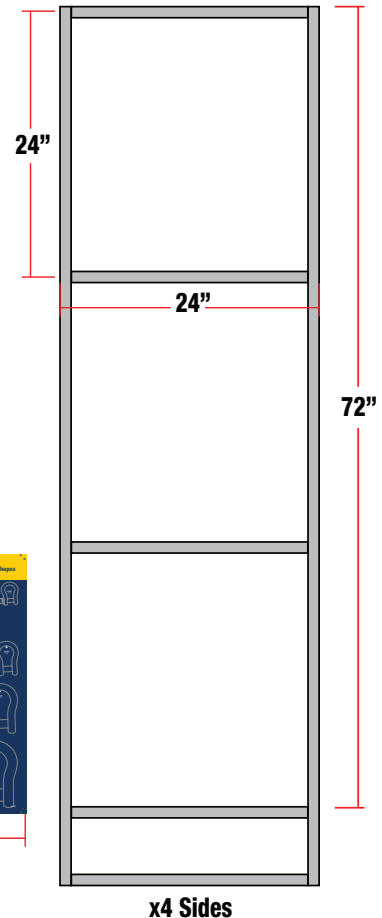

Free Standing Racks

The free standing merchandisers are our best-selling and most versatile display solution. Retailers choose it for its compact footprint, easy setup, and ability to display multiple product types.

CUSTOMER FAVOURITE

- ✓ Strong ROI per square foot
- ✓ Only 4 sq ft of floor space required
- ✓ Flat base or caster wheel base options
- ✓ Mix and match from 36 Dynaline boards
- ✓ Our team helps you choose the right product mix for your store

00024 – Merchandiser Rack

Once the frame is setup it can accommodate many different layouts and product categories. Along with multiple categories of products that can be displayed, Dynaline also offers multiple sizing options for many of the display boards increasing options and control of merchandise even further.