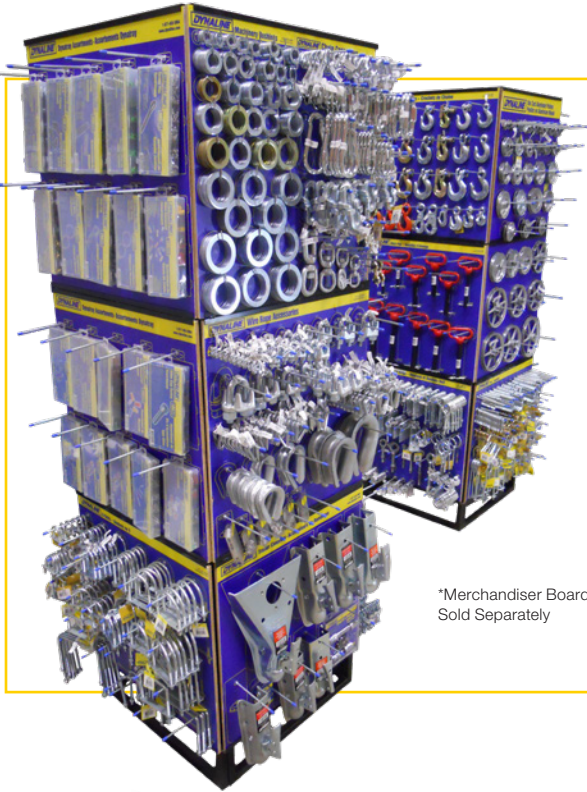

Counter-top Displays

Counter-top displays work great for Boss products, especially smaller items like driver bit kits. We also offer a rotating counter-top display, so customers can see everything without taking up more counter space. Clear signage makes it easy to find what they're looking for, with some options that can be customized.

Free Standing Racks

The free standing merchandisers are our best-selling and most versatile display solution. Retailers choose it for its compact footprint, easy setup, and ability to display multiple product types.